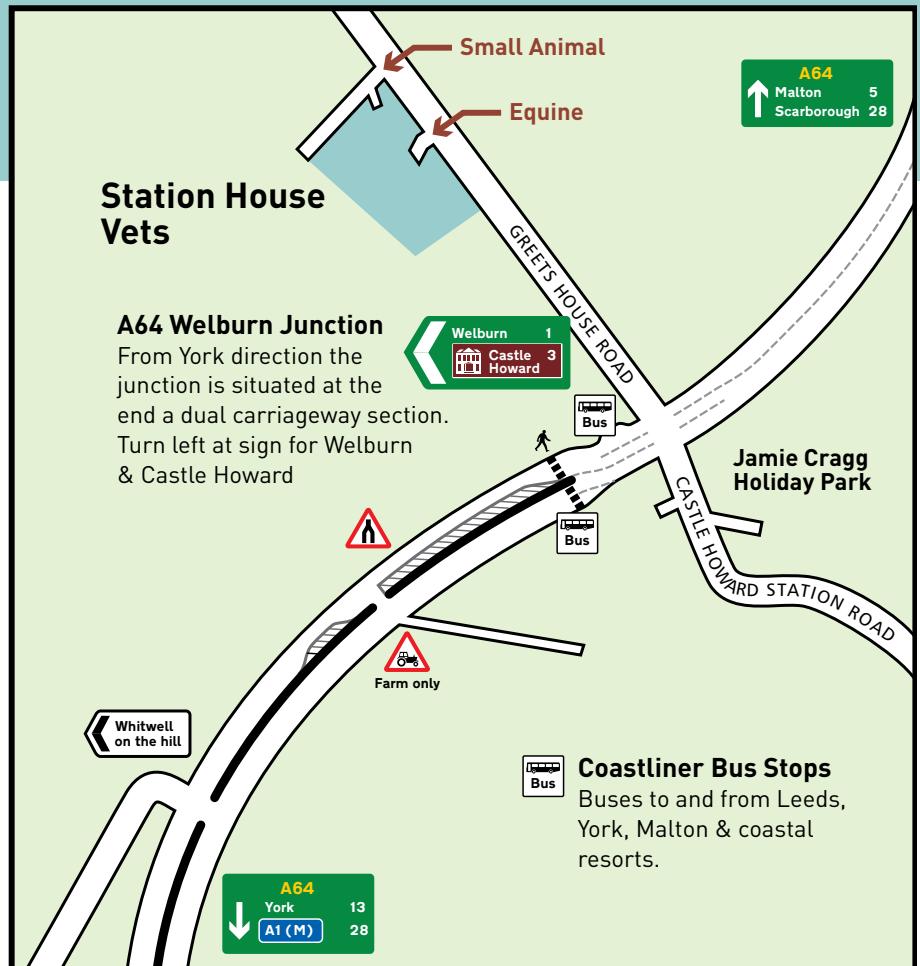

STATION HOUSE VETS

HOW TO FIND US

Station House Vets
Teal House
Greets House Road
Welburn
YORK
YO60 7EP

Telephone
01653 618303

Fax
01653 619604

E-mail
admin@stationhousevets.co.uk

www.stationhousevets.com

Public Transport

Railway Stations:

Malton 5 miles
York 13 miles

Bus:

Coastliner bus stops 5 minutes walk from practice. Direct bus services from Leeds, York, Malton and coastal resorts of North Yorkshire.

Interactive Web Links available within original PDF document.

Road Network with milage calculation from key towns and cities